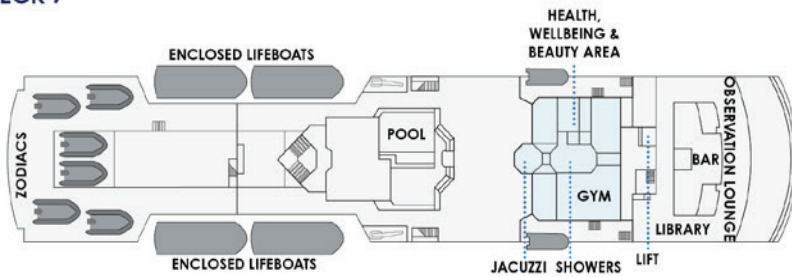

Superior Cabin Deck 5

Spacious 22m² and feature large panoramic windows, king or two single beds, comfortable lounge, writing desk, private ensuite with shower, ample storage and a flat screen entertainment system.

Main Deck Single

On Deck 3 and are spacious 22m², featuring two porthole windows, king bed, comfortable lounge, writing desk, private ensuite with shower, ample storage and a flat screen entertainment system.

PUKEKOHE TRAVEL
Ph: 09 237 0013 | Toll Free: 0800 785 386

E: craig@pukekohetravel.nz | www.pukekohetravel.co.nz

Heritage Adventurer Deck Plan

- DECK 6: ● WORSLEY SUITE ● HERITAGE SUITE
- DECK 5: ● SUPERIOR ● SUPERIOR TRIPLE ● SUPERIOR SINGLE
- DECK 4: ● SUPERIOR
- DECK 3: ● MAIN DECK TRIPLE ● MAIN DECK SINGLE

DECK 7

DECK 8

DECK 6

DECK 5

DECK 4

DECK 3

DECK 2

SUITE CATEGORIES