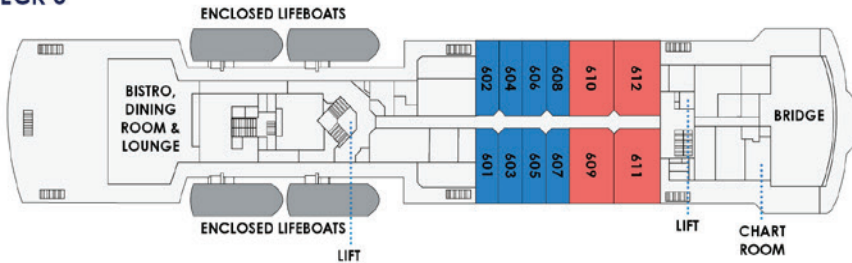

DECK 8

DECK 6