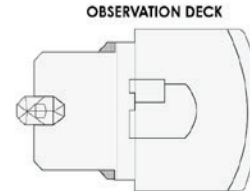

Heritage Adventurer Deck Plan

- DECK 6: ● WORSLEY SUITE ● HERITAGE SUITE
- DECK 5: ● SUPERIOR ● SUPERIOR TRIPLE ● SUPERIOR SINGLE
- DECK 4: ● SUPERIOR
- DECK 3: ● MAIN DECK TRIPLE ● MAIN DECK SINGLE

DECK 7

DECK 8

DECK 6

DECK 5

DECK 4

DECK 3

DECK 2

SUITE CATEGORIES

- HERITAGE SUITE
- SUPERIOR SINGLE
- DECK 4 SUPERIOR
- MAIN DECK SINGLE
- WORSLEY SUITE
- DECK 5 SUPERIOR
- SUPERIOR TRIPLE
- MAIN DECK TRIPLE