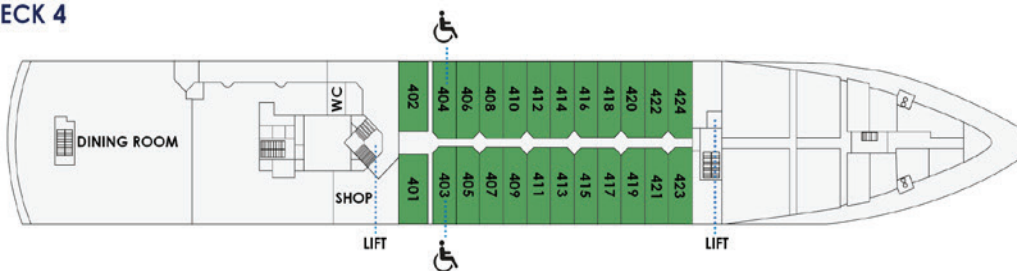

Heritage Suite Deck 6

Located on Deck 6, Heritage Suites are an expansive 44m² and feature large double panoramic windows, king bed, large living area with a sofa, coffee table and chairs and grand marble bathroom with a double basin, bathtub and shower, large writing desk, floor to ceiling cabinetry for storage and a flat screen entertainment system.

Main Deck Single

On Deck 3 and are spacious 22m², featuring two porthole windows, king bed, comfortable lounge, writing desk, private ensuite with shower, ample storage and a flat screen entertainment system.

DECK 7

DECK 8

DECK 6

DECK 5

DECK 4

DECK 3

DECK 2

SUITE CATEGORIES

- HERITAGE SUITE
- SUPERIOR SINGLE
- DECK 4 SUPERIOR
- MAIN DECK SINGLE
- WORSLEY SUITE
- DECK 5 SUPERIOR
- SUPERIOR TRIPLE
- MAIN DECK TRIPLE