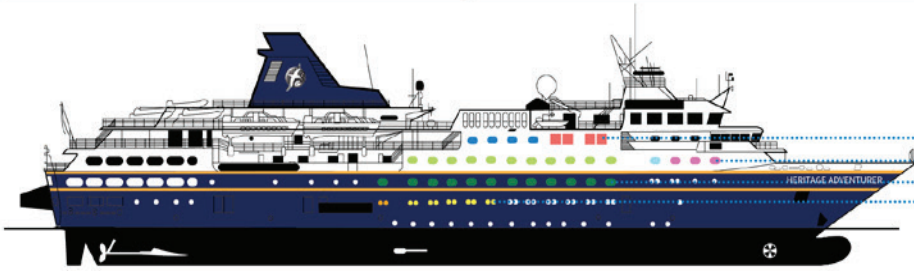

Heritage Adventurer Deck Plan

- DECK 6: ● WORSLEY SUITE ● HERITAGE SUITE
- DECK 5: ● SUPERIOR ● SUPERIOR TRIPLE ● SUPERIOR SINGLE
- DECK 4: ● SUPERIOR
- DECK 3: ● MAIN DECK TRIPLE ● MAIN DECK SINGLE