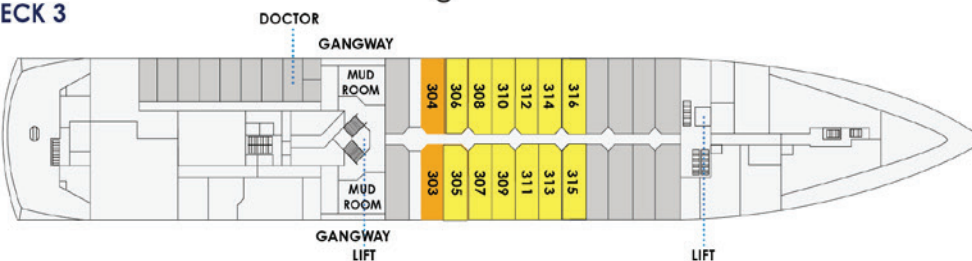

Main Deck Single

On Deck 3 and are spacious 22m², featuring two porthole windows, king bed, comfortable lounge, writing desk, private ensuite with shower, ample storage and a flat screen entertainment system.

PUKEKOHE TRAVEL
Ph: 09 237 0013 | Toll Free: 0800 785 386

E: craig@pukekohetravel.nz | www.pukekohetravel.co.nz

Heritage Adventurer Deck Plan

- DECK 6: ● WORSLEY SUITE ● HERITAGE SUITE
- DECK 5: ● SUPERIOR ● SUPERIOR TRIPLE ● SUPERIOR SINGLE
- DECK 4: ● SUPERIOR
- DECK 3: ● MAIN DECK TRIPLE ● MAIN DECK SINGLE

DECK 7

DECK 8

DECK 6

DECK 5

DECK 4

DECK 3

DECK 2

SUITE CATEGORIES

- HERITAGE SUITE
- SUPERIOR SINGLE
- DECK 4 SUPERIOR
- MAIN DECK SINGLE
- WORSLEY SUITE
- DECK 5 SUPERIOR
- SUPERIOR TRIPLE
- MAIN DECK TRIPLE